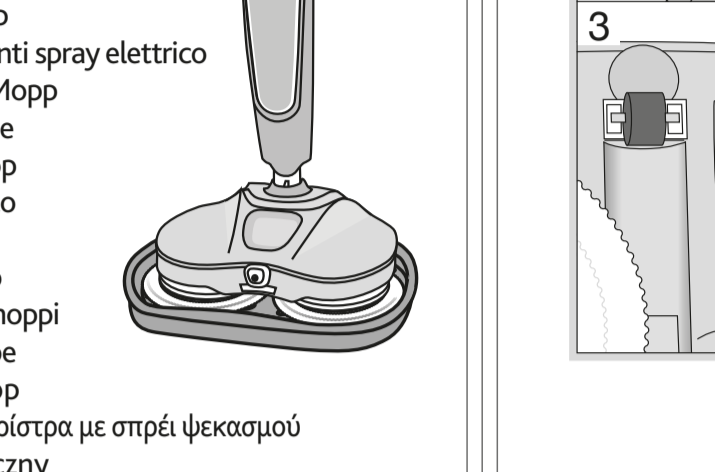

Vileda

LOOPER/LOOPER ONE

ELECTRICAL SPRAYMOP

- 1 Unit parts
- 2 Handgrif
- 3 ON/Off switch
- 4 Activation spray button
- 5 Cable plug
- 6 Charger
- 7 Cable unclench
- 8 Bottle / can
- 9 Main body
- 10 Microfiber head
- 11 LED indicator
- 12 Storage tray (not included with LOOPER ONE)